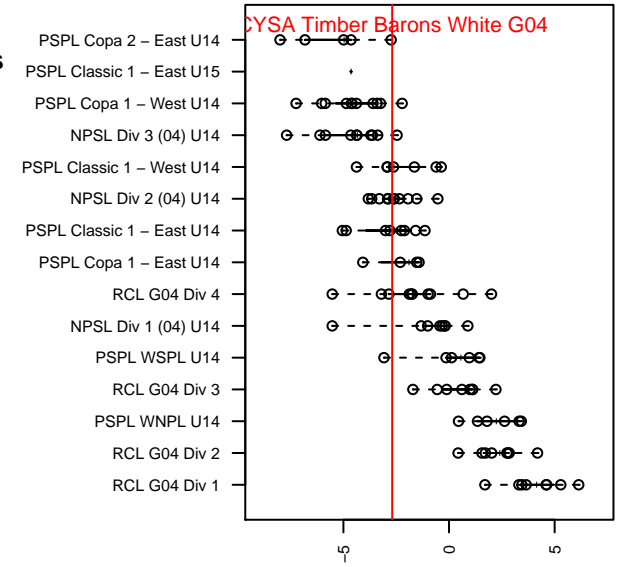

CYSA Timber Barons White G04

Cowlitz Youth Soccer Assoc.
 Kelso, WA
 G04 total strength=1011
 attack=1.8 defense=2.39
 fall league = PTT G04 Div 2 Red North
 spr league = Spr OYS G04 Div 2 White
 notes= Bates 2017

alt names used:
 Timber Barons 04G Bates
 Timber Barons 04G Bates

Venues played:
 2017 PTT G04 Division 2 Red North
 2017 Spr OYS G04 Division 2 White

CYSA Timber Barons White G04
 Dots are actual minus expected GF (blue circles) and GA (red triangles).
 Blue line is smoothed change in attack strength. Red is smoothed change in defense strength.

**attack and defense variance (black dot)
relative to other teams
and top 10 in region**

**attack and defense rating
relative to others at age
and all opponents in last 13 months**

Performance relative to 13 month average