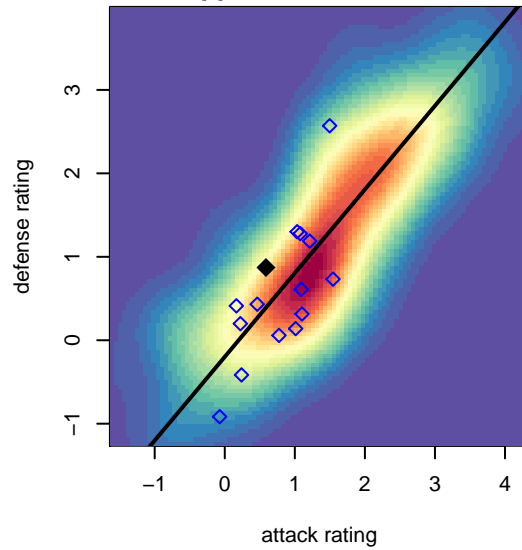

CYSA Timber Barons White G04

Cowlitz Youth Soccer Assoc.
 Kelso, WA
 G04 total strength=1011
 attack=1.8 defense=2.39
 fall league = PTT G04 Div 2 Red North
 spr league = Spr OYS G04 Div 2 White
 notes= Bates 2017

alt names used:
 Timber Barons 04G Bates
 Timber Barons 04G Bates

Venues played:
 2017 PTT G04 Division 2 Red North
 2017 Spr OYS G04 Division 2 White

CYSA Timber Barons White G04
 Dots are actual minus expected GF (blue circles) and GA (red triangles).
 Blue line is smoothed change in attack strength. Red is smoothed change in defense strength.

**attack and defense variance (black dot)
relative to other teams
and top 10 in region**

**attack and defense rating
relative to others at age
and all opponents in last 13 months**

Performance relative to 13 month average