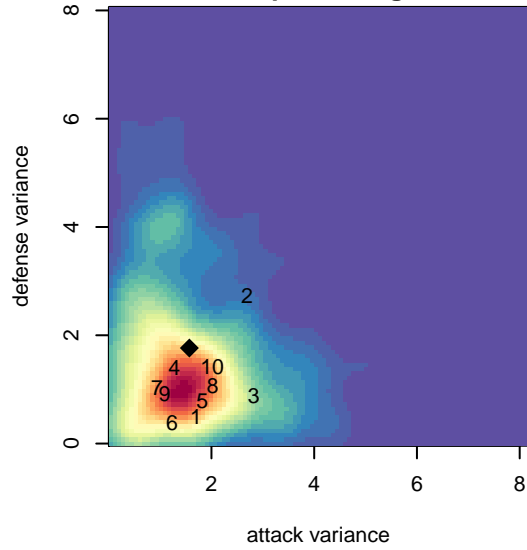

CYSA Timber Barons White G04

Cowlitz Youth Soccer Assoc.
 Kelso, WA
 G04 total strength=1011
 attack=1.8 defense=2.39
 fall league = PTT G04 Div 2 Red North
 spr league = Spr OYS G04 Div 2 White
 notes= Bates 2017

alt names used:
 Timber Barons 04G Bates
 Timber Barons 04G Bates

Venues played:
 2017 PTT G04 Division 2 Red North
 2017 Spr OYS G04 Division 2 White

CYSA Timber Barons White G04
 Dots are actual minus expected GF (blue circles) and GA (red triangles).
 Blue line is smoothed change in attack strength. Red is smoothed change in defense strength.

**attack and defense variance (black dot)
relative to other teams
and top 10 in region**

**attack and defense rating
relative to others at age
and all opponents in last 13 months**

Performance relative to 13 month average